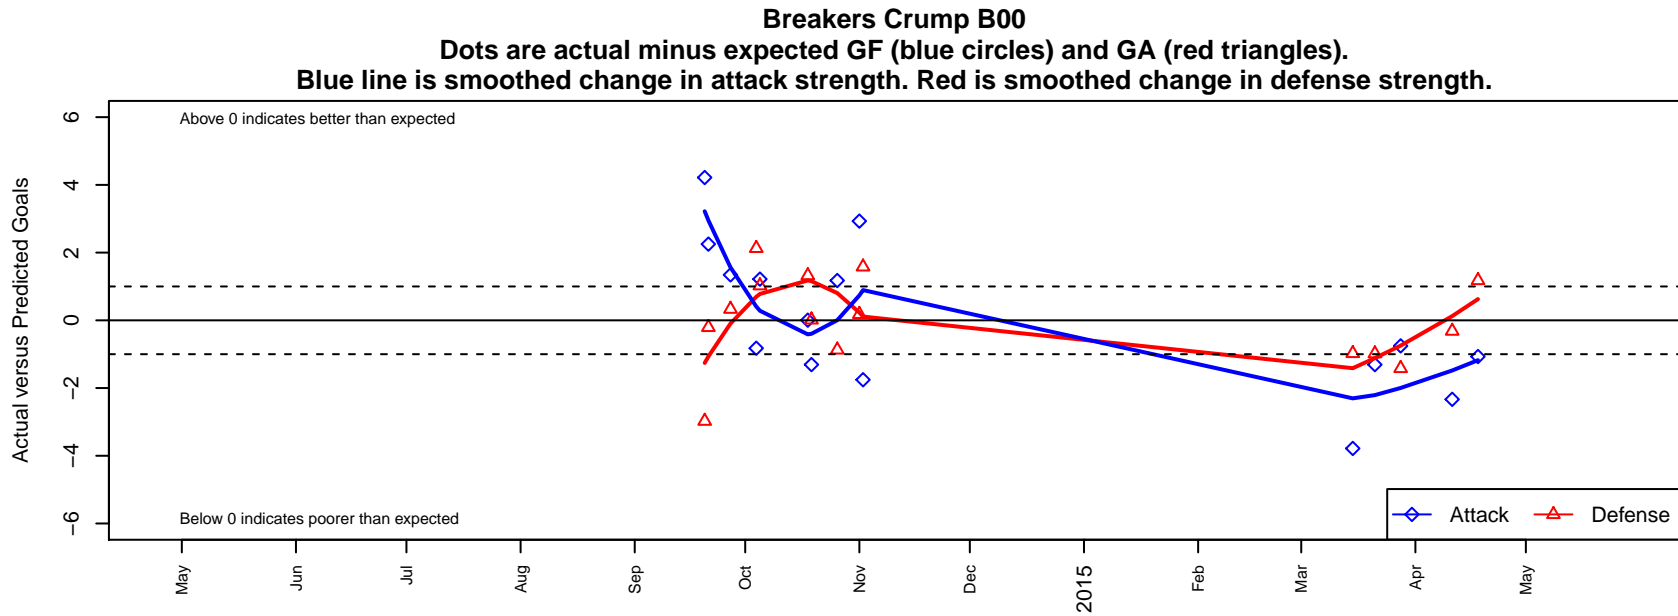

Breakers Crump B00

Breakers SC
 Spokane, WA
 B00 total strength=795
 attack=2.18 defense=0.44
 fall league = PSPL–Inland Div 1 U14
 spr league = Spr PSPL–Inland Div 1 U14
 notes= Crump 2014

alt names used:
 IEYSA B00 Breakers Crump
 IEYSA B00 Breakers Crump

Venues played:
 2014 PSPL–Inland Div 1 U14
 2014 Spr PSPL–Inland Div 1 U14

**attack and defense variance (black dot)
relative to other teams
and top 10 in region**

**attack and defense rating
relative to others at age
and all opponents in last 13 months**