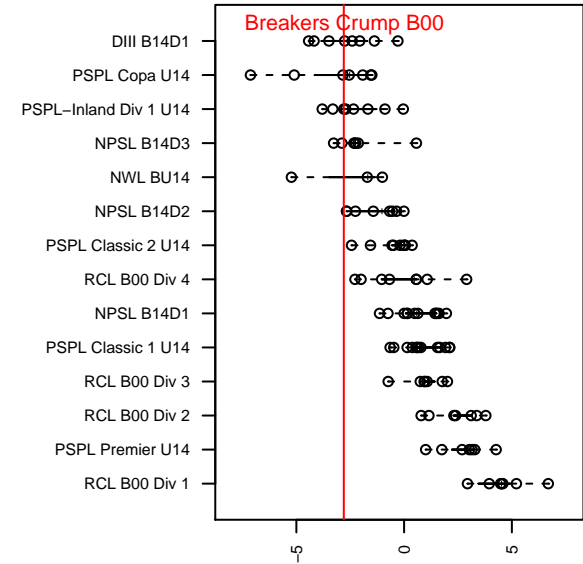

Breakers Crump B00

Breakers SC
 Spokane, WA
 B00 total strength=795
 attack=2.18 defense=0.44
 fall league = PSPL–Inland Div 1 U14
 spr league = Spr PSPL–Inland Div 1 U14
 notes= Crump 2014

alt names used:
 IEYSA B00 Breakers Crump
 IEYSA B00 Breakers Crump

Venues played:
 2014 PSPL–Inland Div 1 U14
 2014 Spr PSPL–Inland Div 1 U14

**attack and defense variance (black dot)
relative to other teams
and top 10 in region**

**attack and defense rating
relative to others at age
and all opponents in last 13 months**